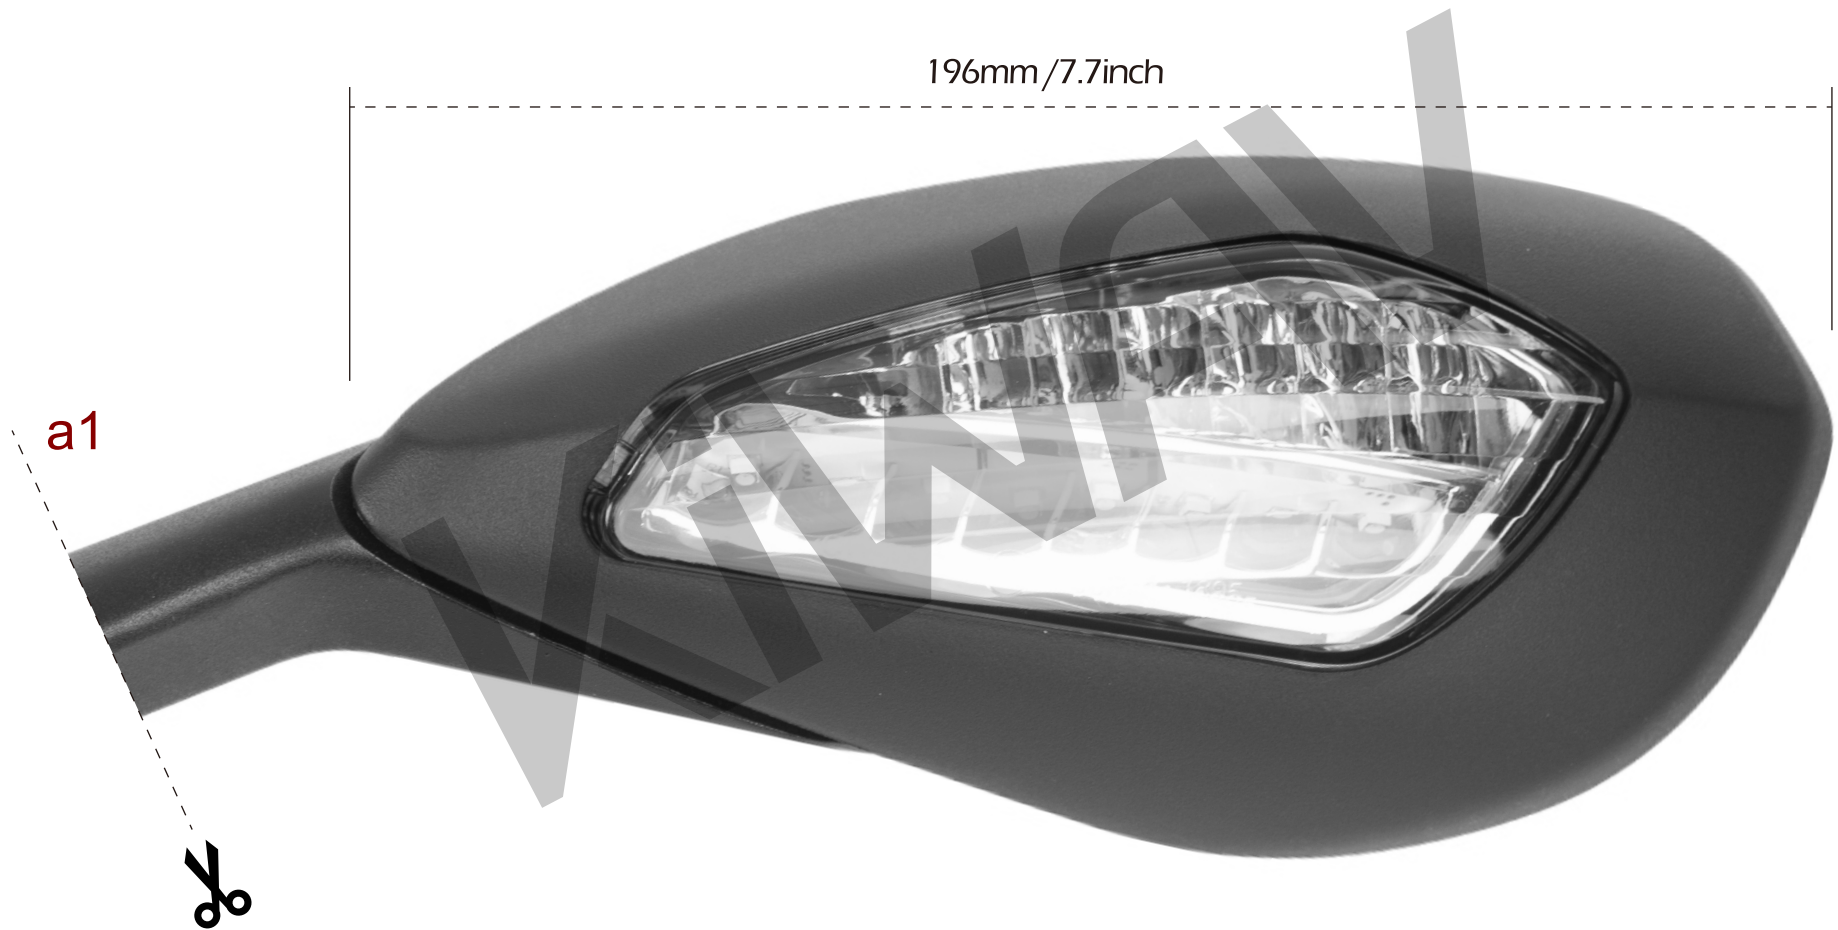

# FD928-5M OEM Mirror

**PRINTABLE**

Please print with the original size.  
DO NOT RESIZE.