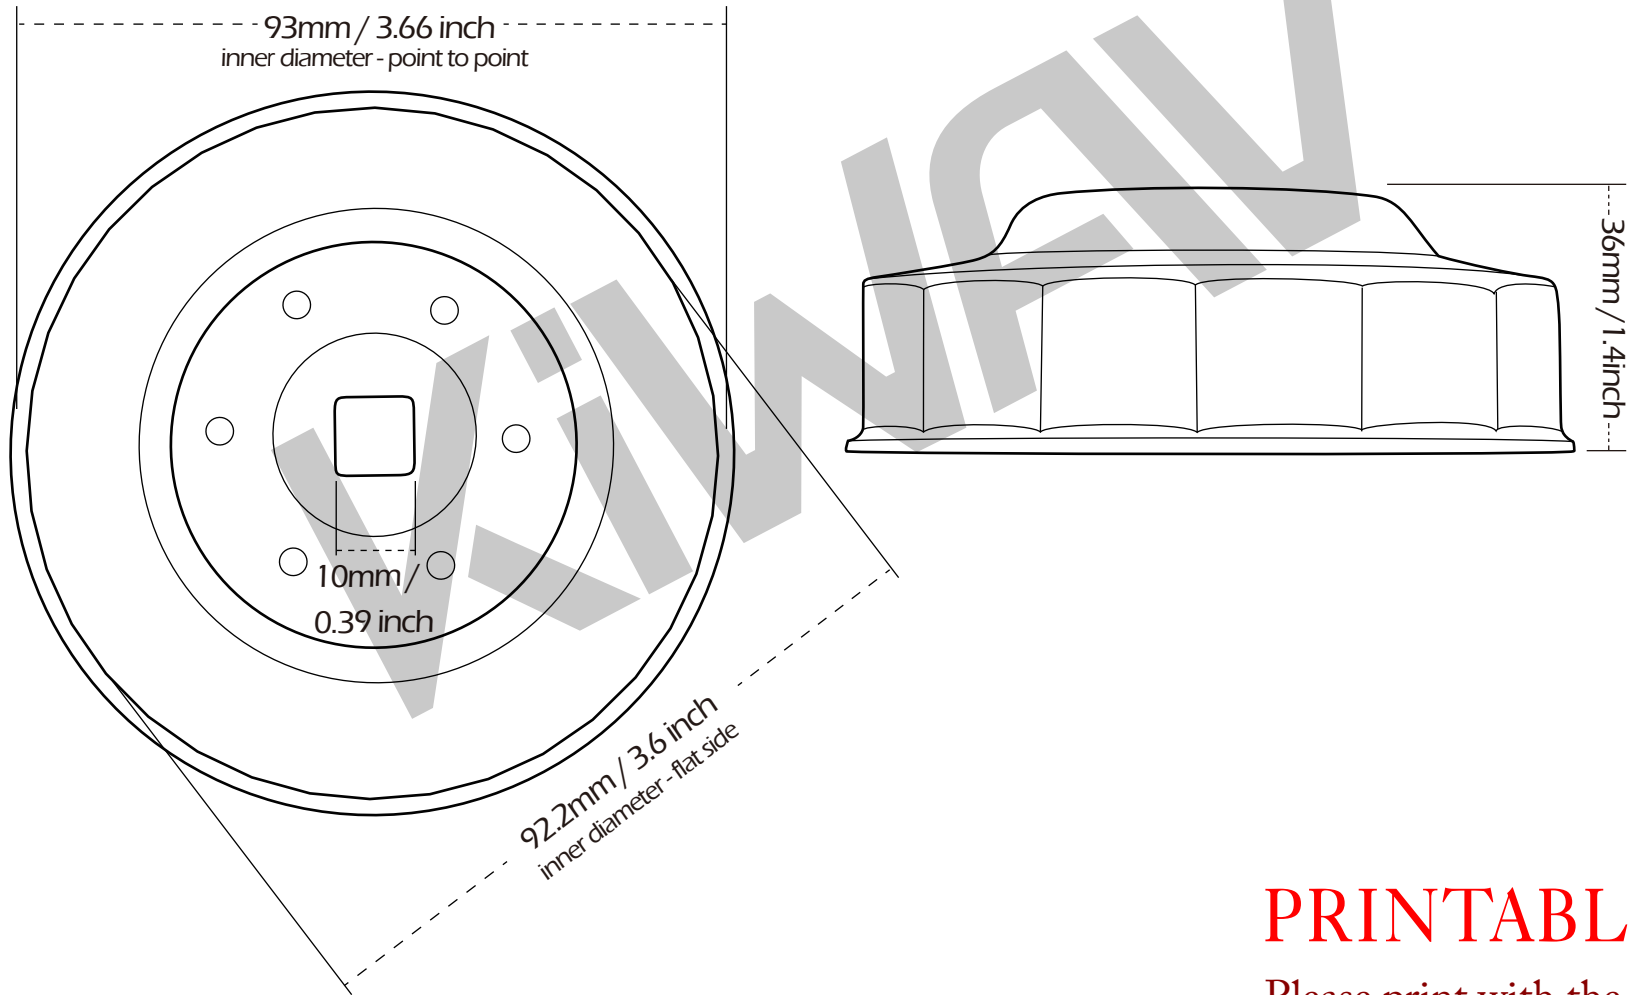

# Oil Filter Series 93X36 flutes

**PRINTABLE**

Please print with the original size.  
DO NOT RESIZE.